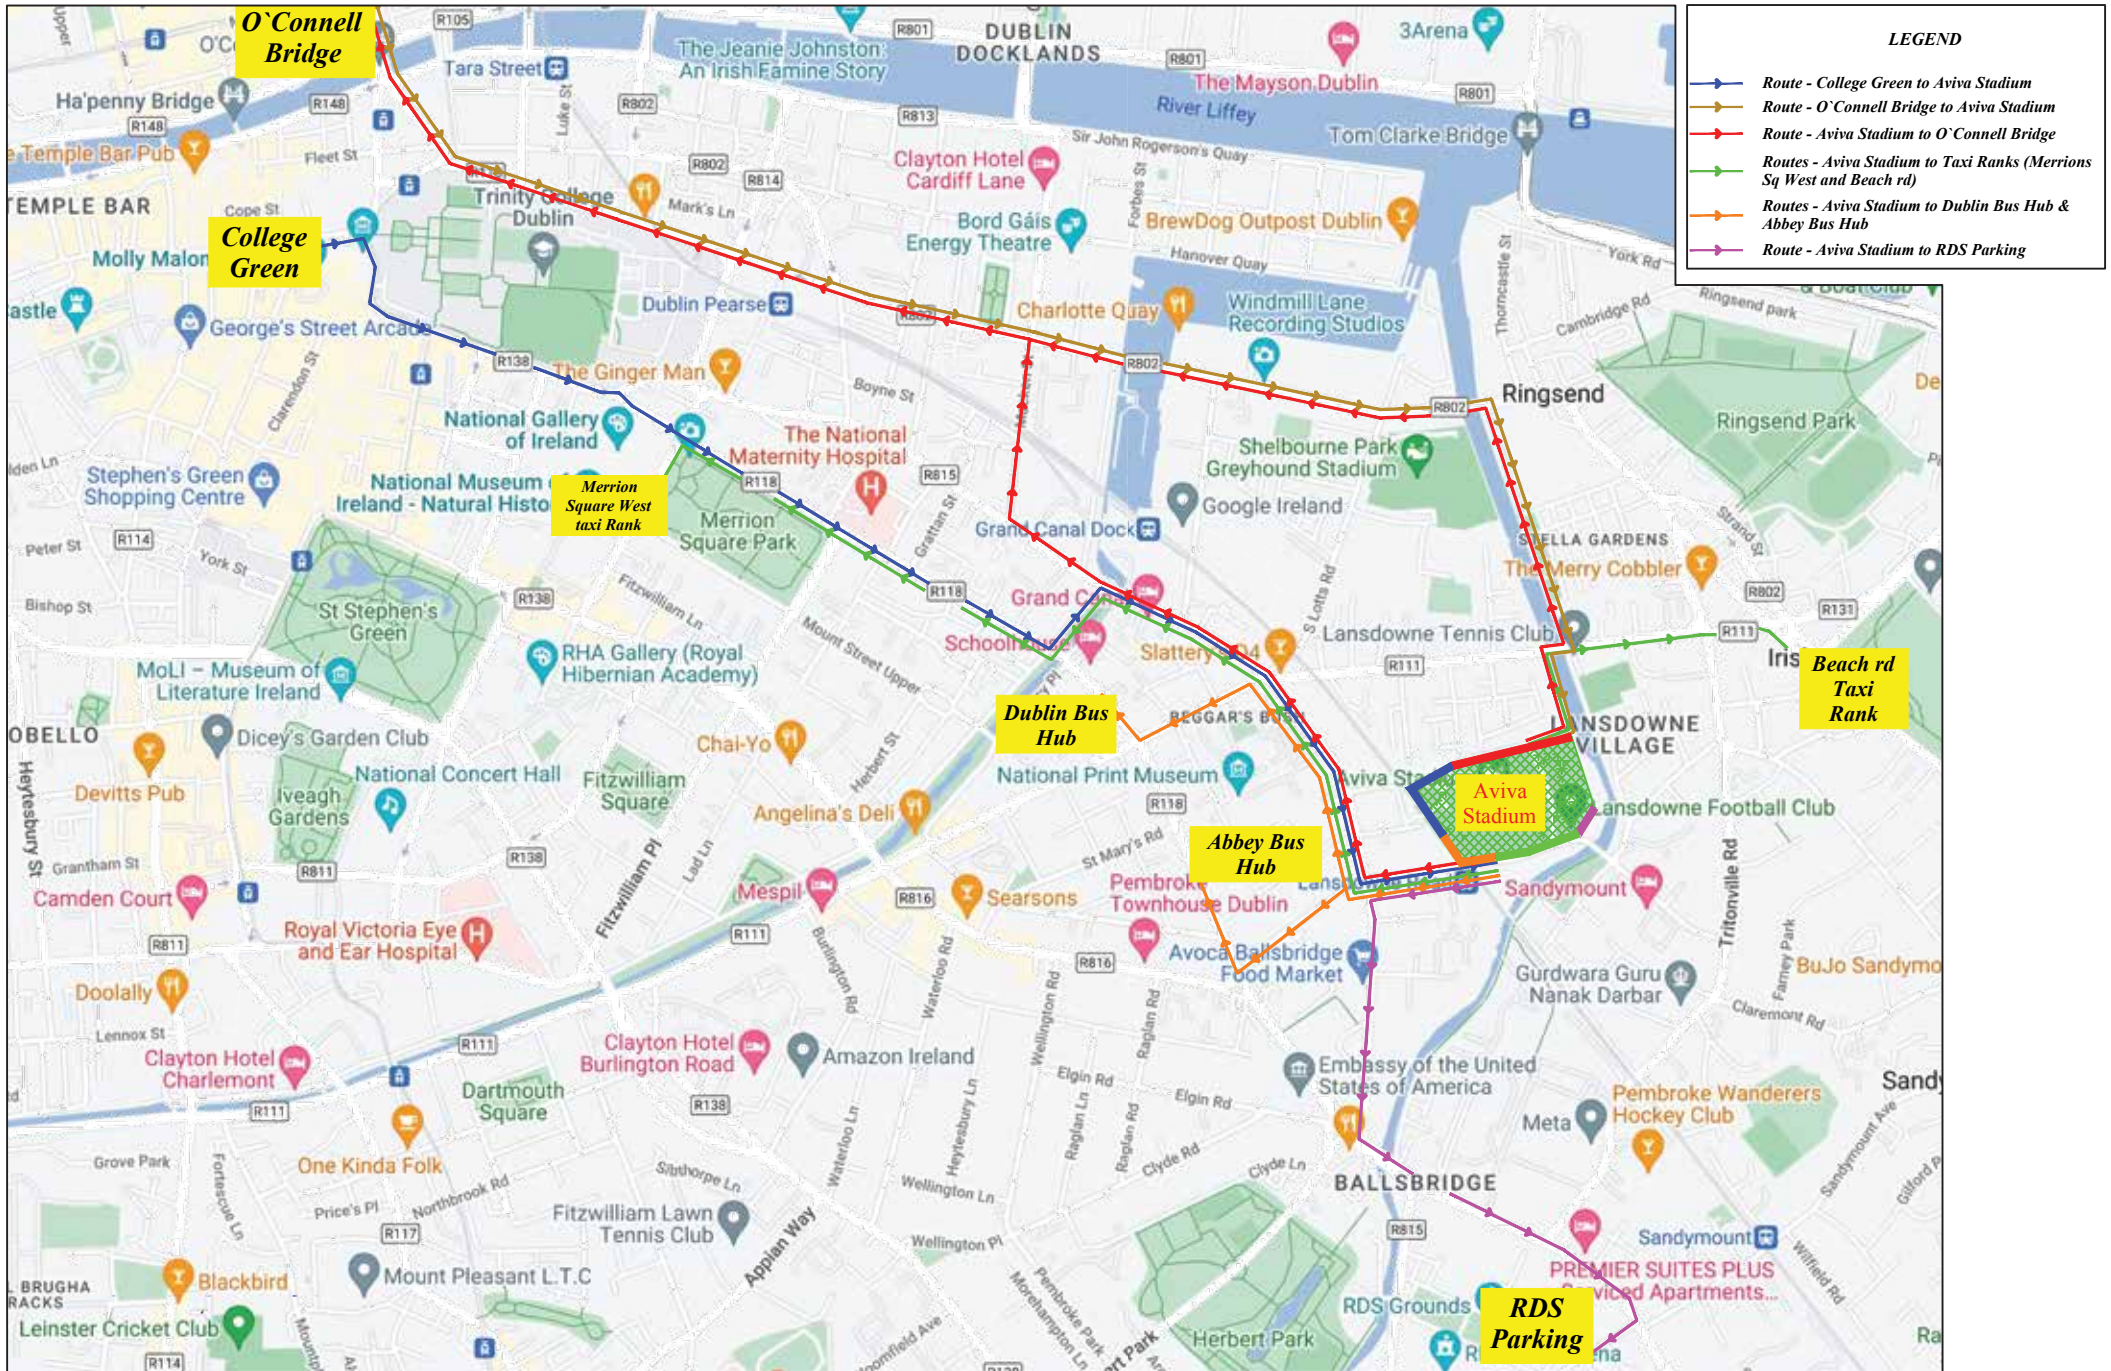

# WALKING ROUTE - All Routes

# WALKING ROUTE - City Centre to Aviva Stadium

Note: Pedestrian signs placed at all junctions along the route.

# WALKING ROUTE - Aviva to City Centre (Lansdowne Rd Exit)

TMP for Route - Aviva Stadium to City Centre

Scale: N.T.S.

- LEGEND**
- Route - College Green to Aviva Stadium
  - Route - O'Connell Bridge to Aviva Stadium
  - Route - Aviva Stadium to O'Connell Bridge
  - Routes - Aviva Stadium to Taxi Ranks (Merrions Sq West and Beach rd)
  - Routes - Aviva Stadium to Dublin Bus Hub & Abbey Bus Hub
  - Route - Aviva Stadium to RDS Parking

# WALKING ROUTE - Aviva to City Centre (Bath Avenue exit)

- LEGEND**
- Route - College Green to Aviva Stadium
  - Route - O'Connell Bridge to Aviva Stadium
  - Route - Aviva Stadium to O'Connell Bridge
  - Routes - Aviva Stadium to Taxi Ranks (Merrions Sq West and Beach rd)
  - Routes - Aviva Stadium to Dublin Bus Hub & Abbey Bus Hub
  - Route - Aviva Stadium to RDS Parking