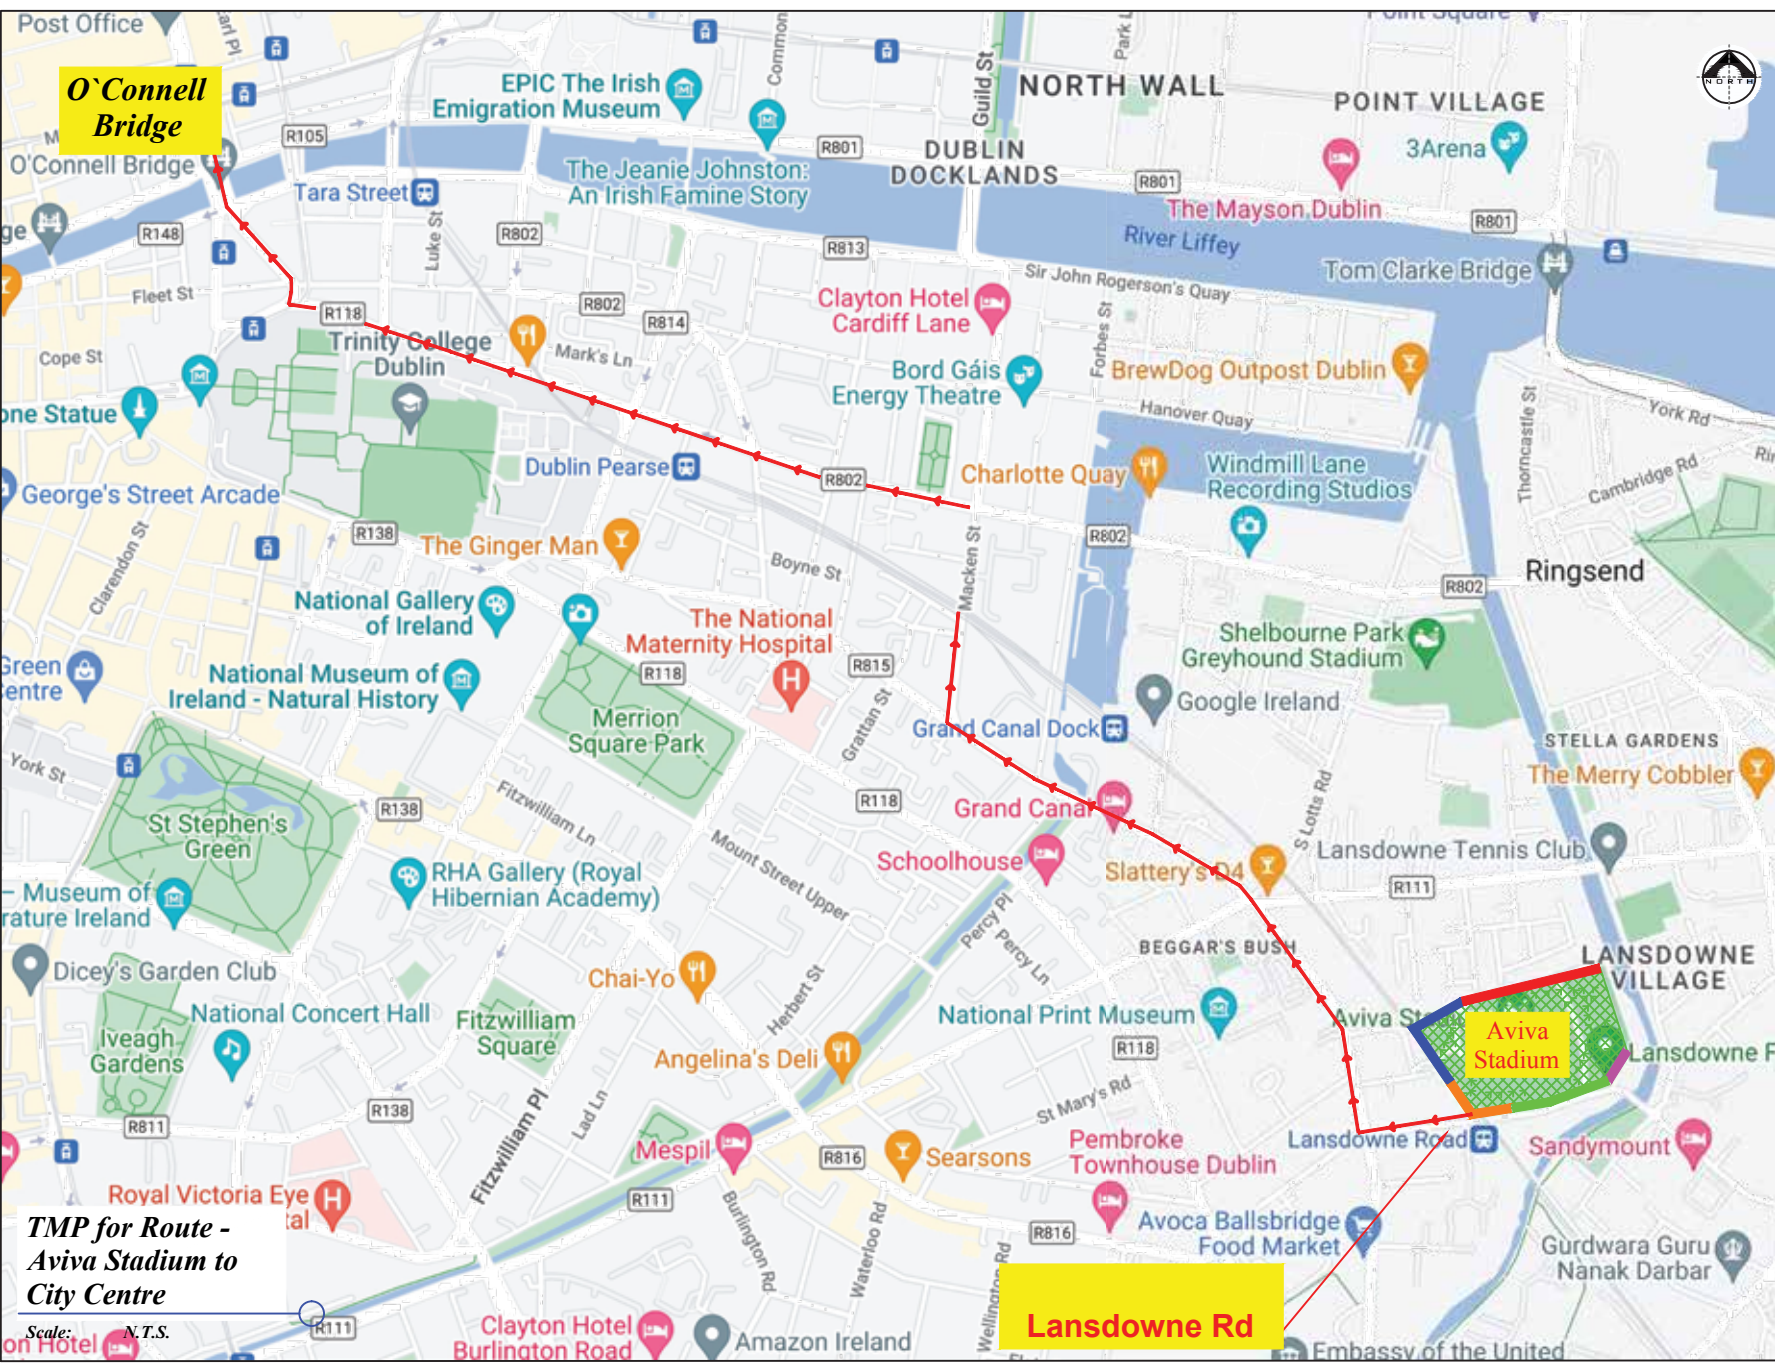

# WALKING ROUTE - All Routes

# WALKING ROUTE - City Centre to Aviva Stadium

Note: Pedestrian signs placed at all junctions along the route.

# WALKING ROUTE - Aviva to City Centre (Lansdowne Rd Exit)

TMP for Route - Aviva Stadium to City Centre

Scale: N.T.S.

- LEGEND**
- Route - College Green to Aviva Stadium
  - Route - O'Connell Bridge to Aviva Stadium
  - Route - Aviva Stadium to O'Connell Bridge
  - Routes - Aviva Stadium to Taxi Ranks (Merrions Sq West and Beach rd)
  - Routes - Aviva Stadium to Dublin Bus Hub & Abbey Bus Hub
  - Route - Aviva Stadium to RDS Parking

# WALKING ROUTE - Aviva to City Centre (Bath Avenue exit)

- LEGEND**
- Route - College Green to Aviva Stadium
  - Route - O'Connell Bridge to Aviva Stadium
  - Route - Aviva Stadium to O'Connell Bridge
  - Routes - Aviva Stadium to Taxi Ranks (Merrions Sq West and Beach rd)
  - Routes - Aviva Stadium to Dublin Bus Hub & Abbey Bus Hub
  - Route - Aviva Stadium to RDS Parking