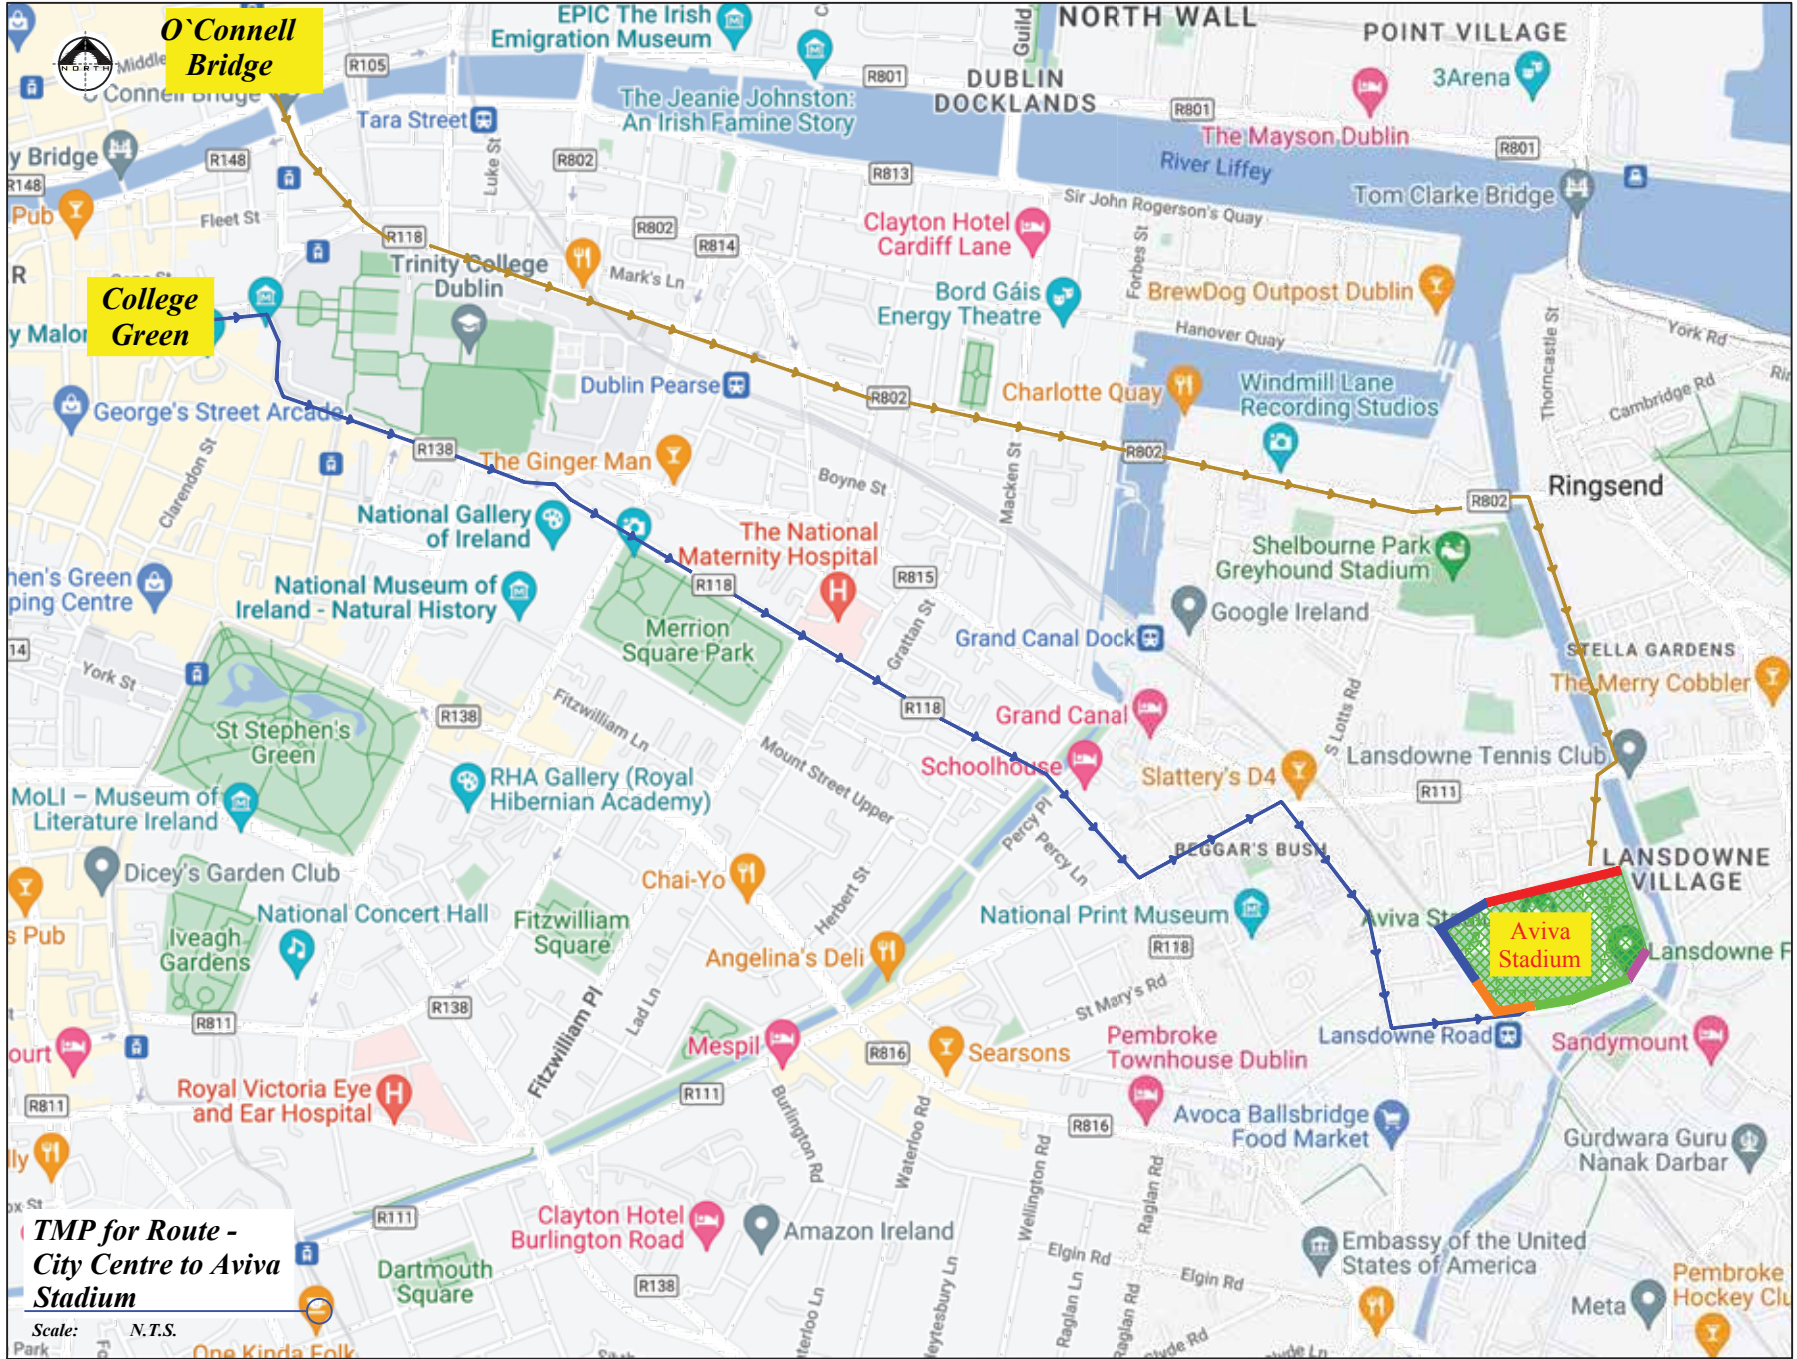

# WALKING ROUTE - All Routes

# WALKING ROUTE - City Centre to Aviva Stadium

Note: Pedestrian signs placed at all junctions along the route.

Note: Pedestrian signs placed at all junctions along the route.

# WALKING ROUTE - Aviva to City Centre (Bath Avenue exit)

- LEGEND**
- Route - College Green to Aviva Stadium
  - Route - O'Connell Bridge to Aviva Stadium
  - Route - Aviva Stadium to O'Connell Bridge
  - Routes - Aviva Stadium to Taxi Ranks (Merrions Sq West and Beach rd)
  - Routes - Aviva Stadium to Dublin Bus Hub & Abbey Bus Hub
  - Route - Aviva Stadium to RDS Parking