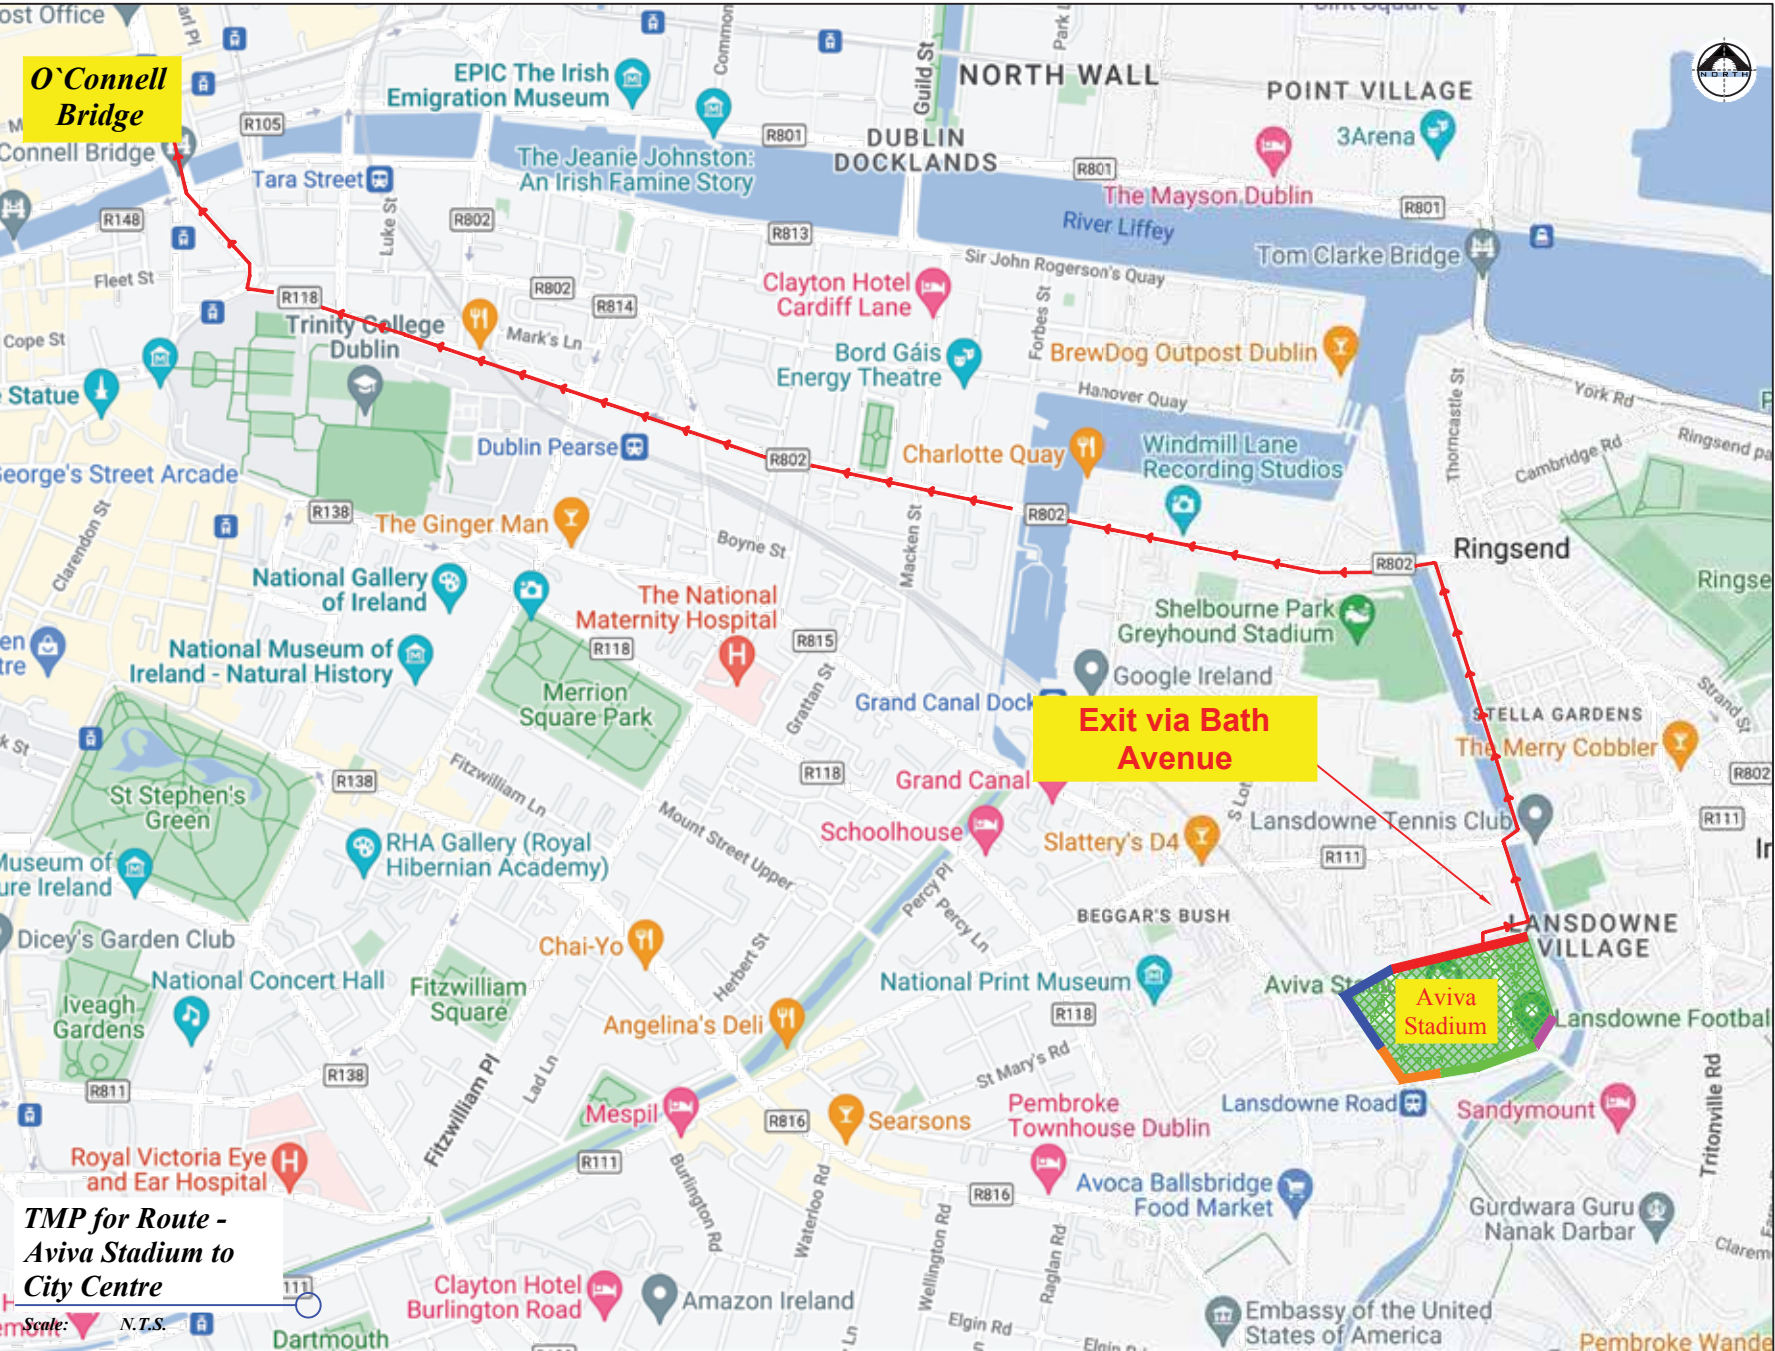

# WALKING ROUTE - City Centre to Aviva Stadium

Note: Pedestrian signs placed at all junctions along the route.

# WALKING ROUTE - Aviva to City Centre (Lansdowne Rd Exit)

TMP for Route - Aviva Stadium to City Centre

Scale: N.T.S.

- LEGEND**
- Route - College Green to Aviva Stadium
  - Route - O'Connell Bridge to Aviva Stadium
  - Route - Aviva Stadium to O'Connell Bridge
  - Routes - Aviva Stadium to Taxi Ranks (Merrions Sq West and Beach rd)
  - Routes - Aviva Stadium to Dublin Bus Hub & Abbey Bus Hub
  - Route - Aviva Stadium to RDS Parking

Note: Pedestrian signs placed at all junctions along the route.

# WALKING ROUTE - Aviva to City Centre (Bath Avenue exit)

- LEGEND**
- Route - College Green to Aviva Stadium
  - Route - O'Connell Bridge to Aviva Stadium
  - Route - Aviva Stadium to O'Connell Bridge
  - Routes - Aviva Stadium to Taxi Ranks (Merrions Sq West and Beach rd)
  - Routes - Aviva Stadium to Dublin Bus Hub & Abbey Bus Hub
  - Route - Aviva Stadium to RDS Parking