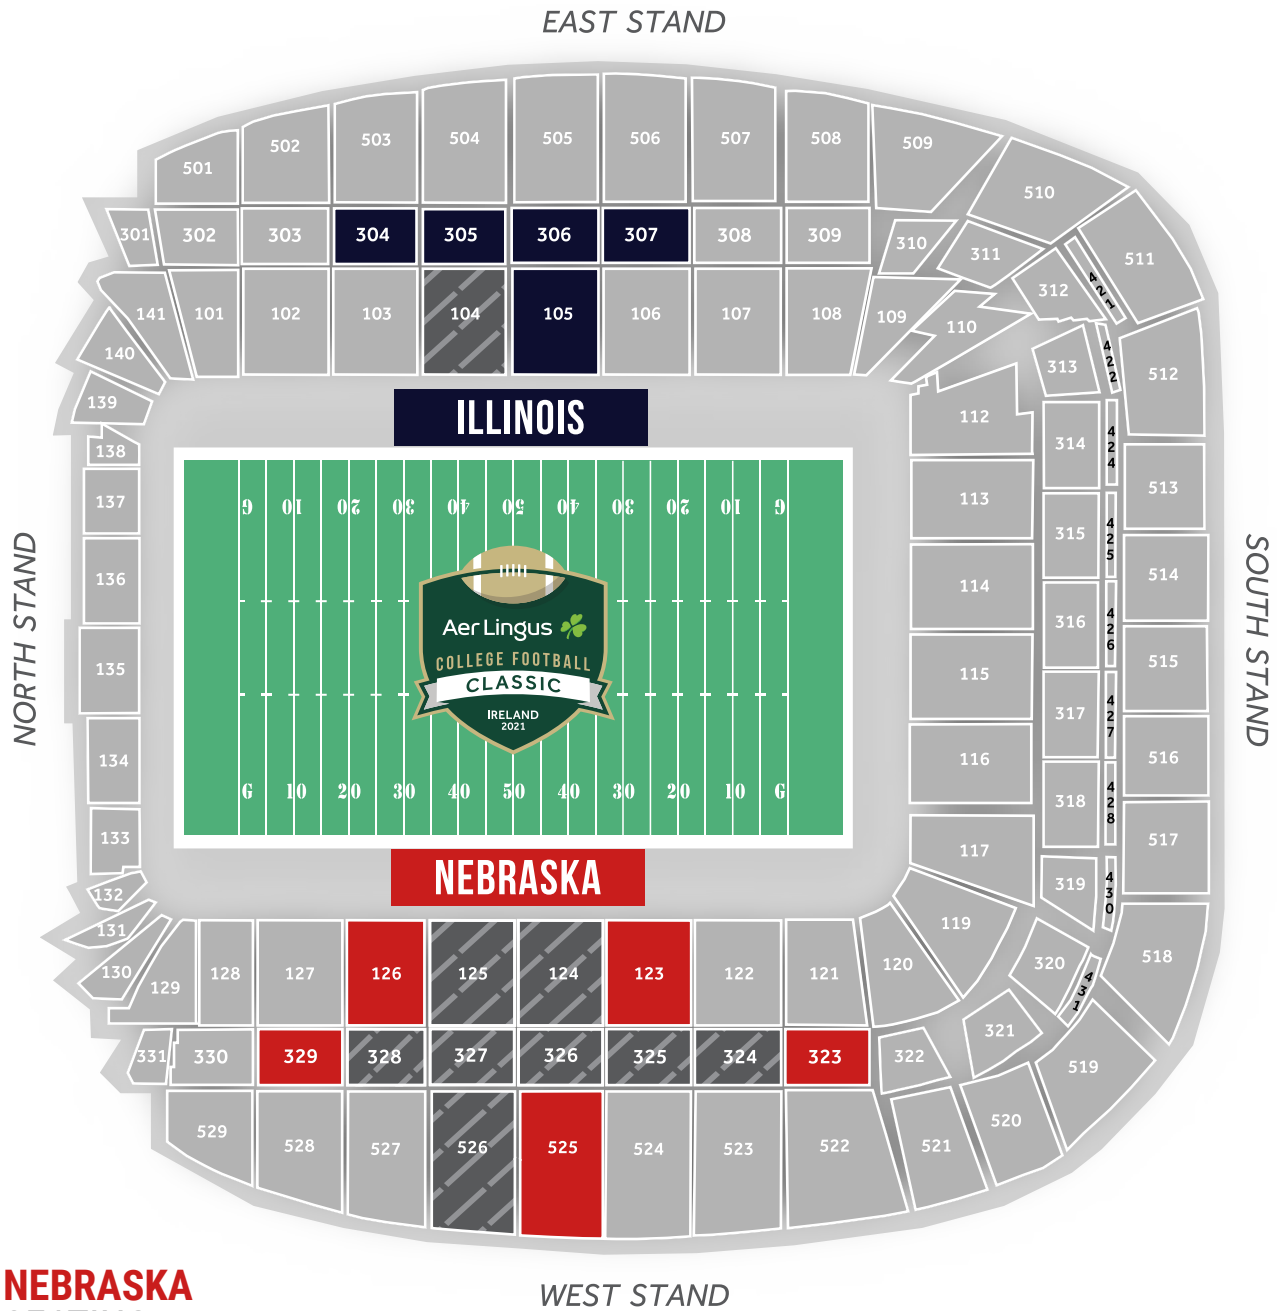

AVIVA STADIUM

AER LINGUS COLLEGE FOOTBALL CLASSIC 2021

NEBRASKA SEATING

123, 126
323, 329
525

ILLINOIS SEATING

105
304
305 & 306 *Limited Availability!*
307

SOLD OUT

PREMIUM - 300 LEVEL

- Dedicated entrance
- Padded seats
- Weather protected
- Additional leg room
- Exclusive food and beverage options